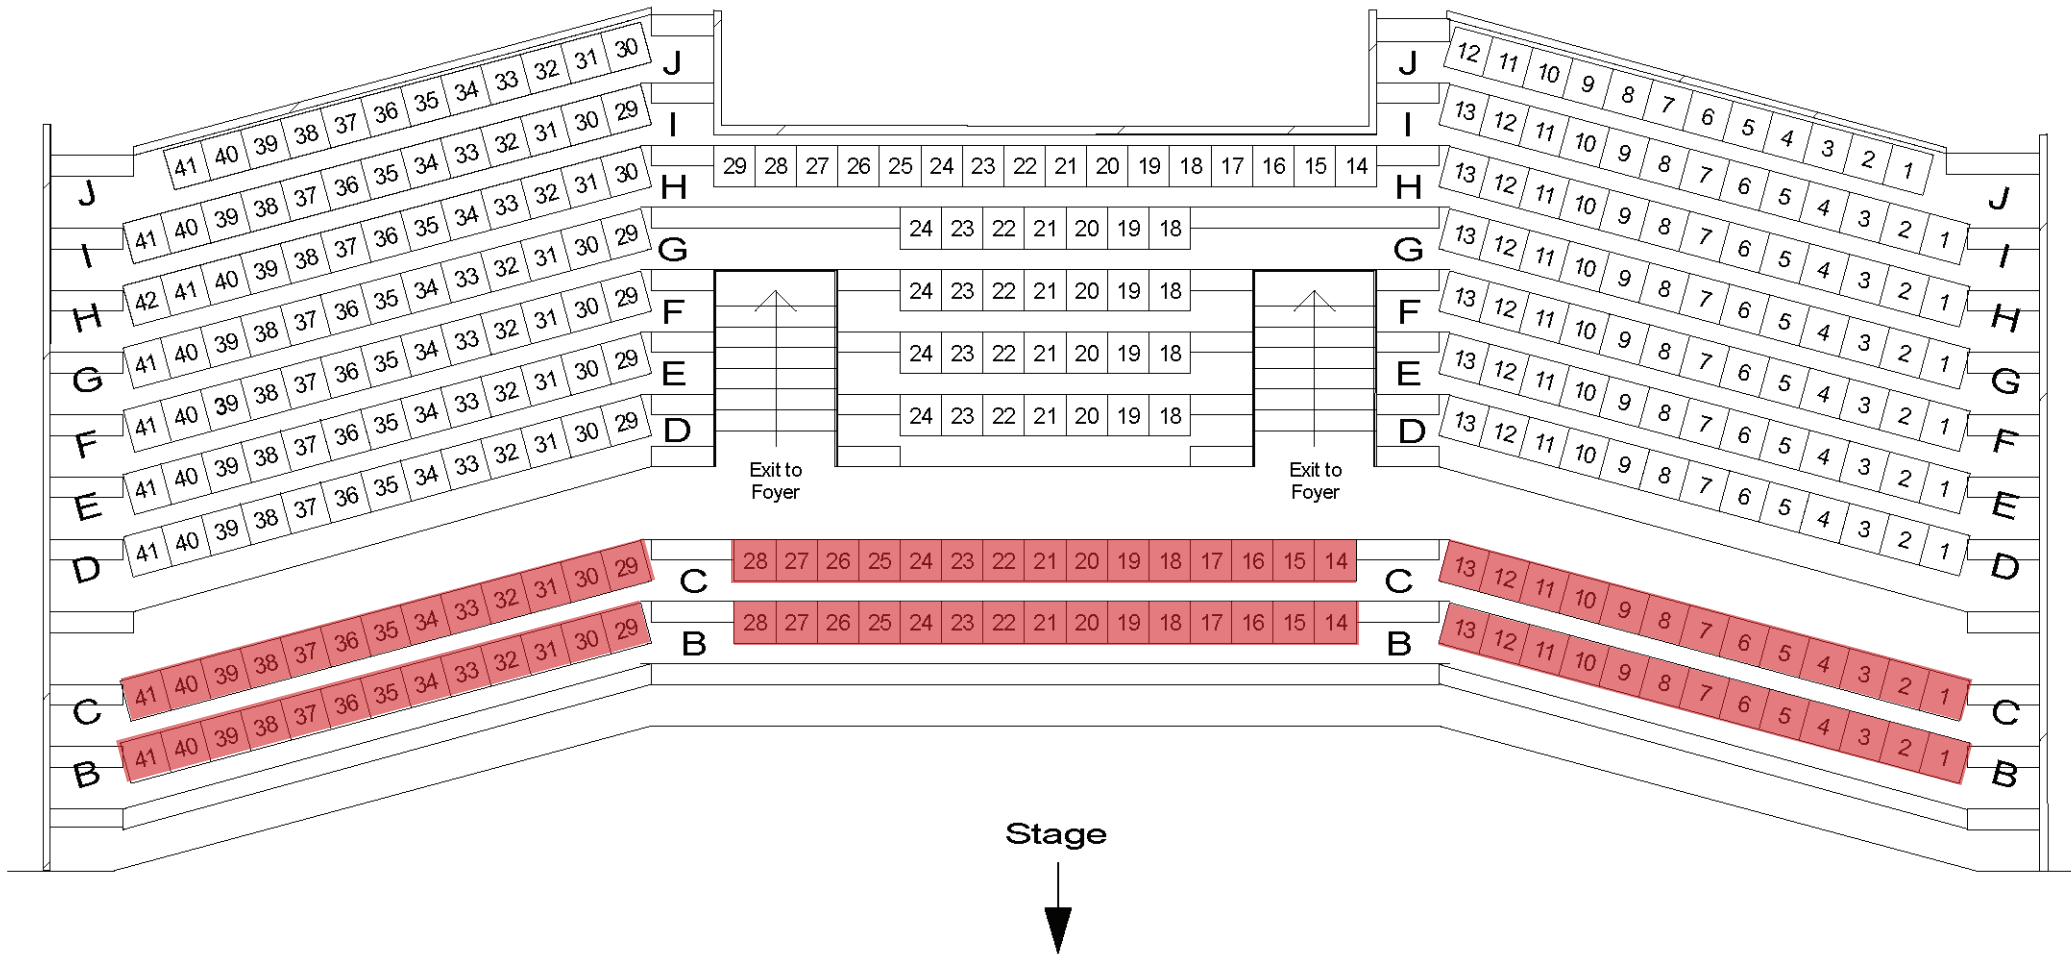

SCIENCE THEATRE - BOX PLAN

# DRESS CIRCLE SCIENCE THEATRE - BOX PLAN

**\*Dress circle seats will only be released if stall section sold out.**

- Not available